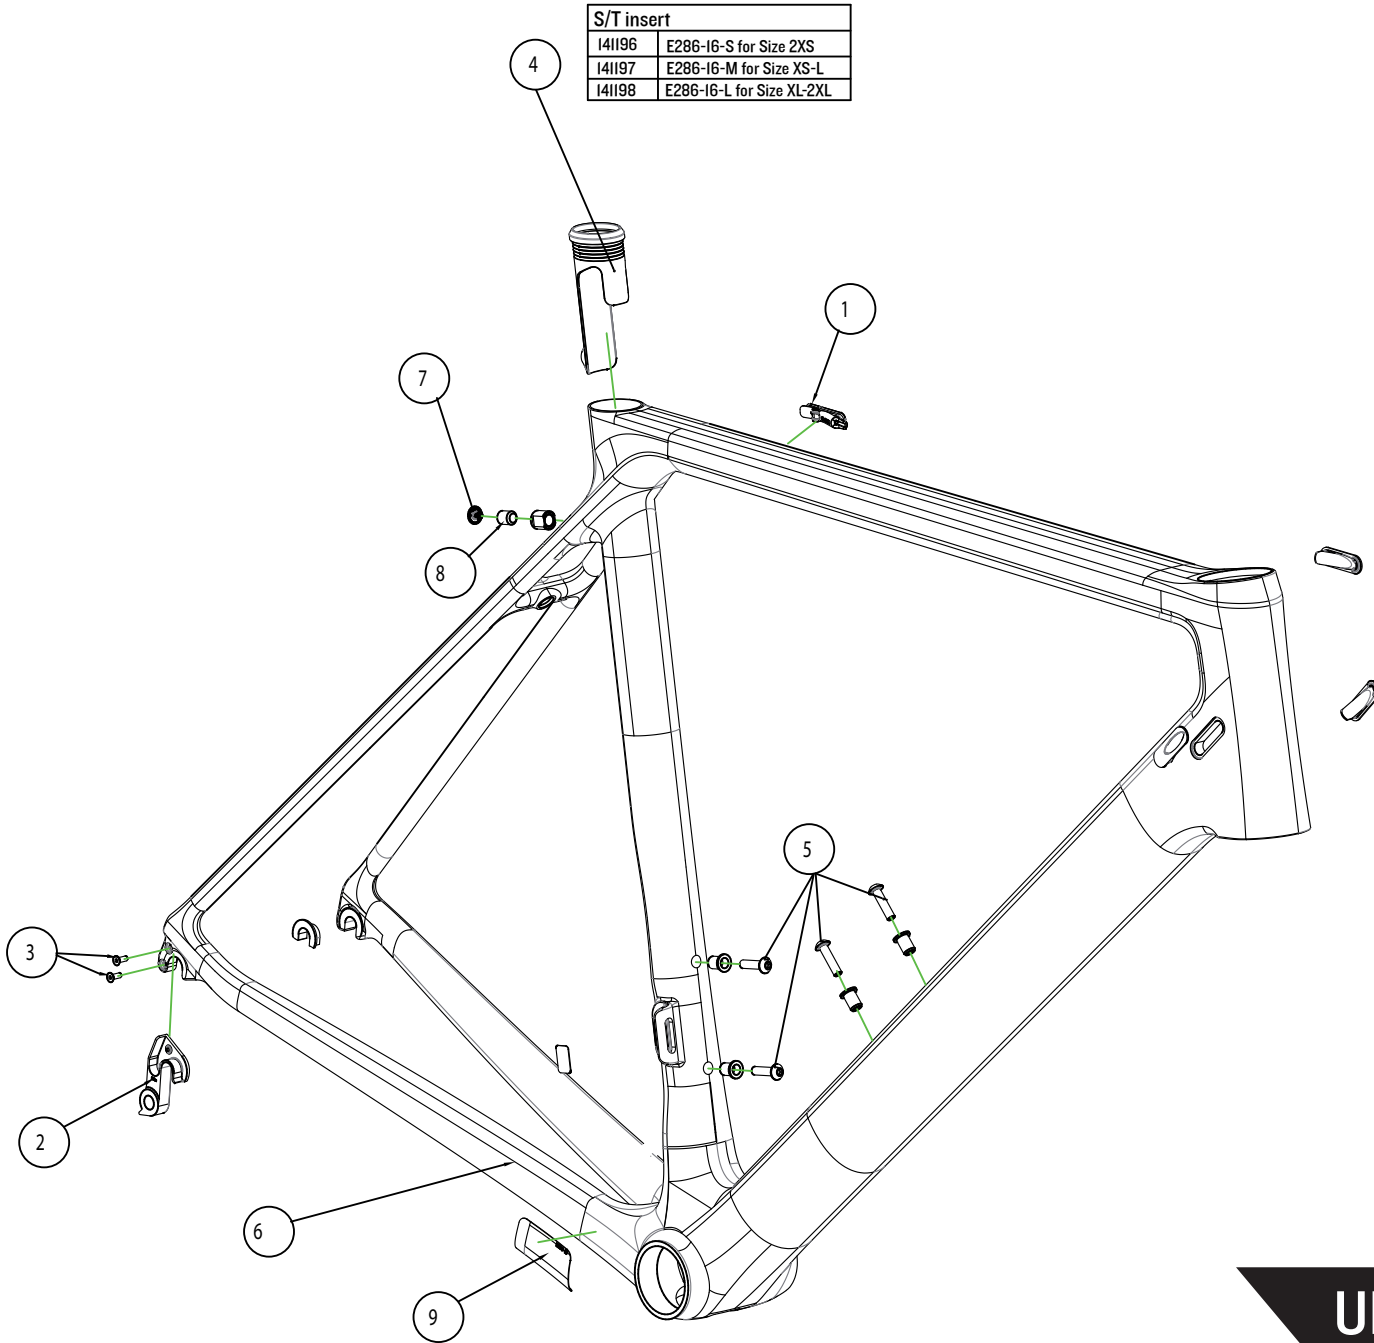

S/T insert	
141196	E286-16-S for Size 2XS
141197	E286-16-M for Size XS-L
141198	E286-16-L for Size XL-2XL

	Canyon#	Part Name		Qty.
1	I40311	cable stopper	E285-16	IPC
2	I40986	RD-hanger # 35		IPC
3		incl. screws	ISO 10642	2PCS
4	see drawing	Seat tube insert	E286-16	IPC
5	A1037681	water bottle screw	ISO 4762	4PCS
6	A1037680	Protection foil	25x39x240mm	IPC
7	A1057089	rubber plug	E424-16	IPC
8	A1059097	socket set screw	DIN 913	IPC
9	I54746	chainsuck plate	E289-16	IPC

ULTIMATE CF EVO WL | R47-19