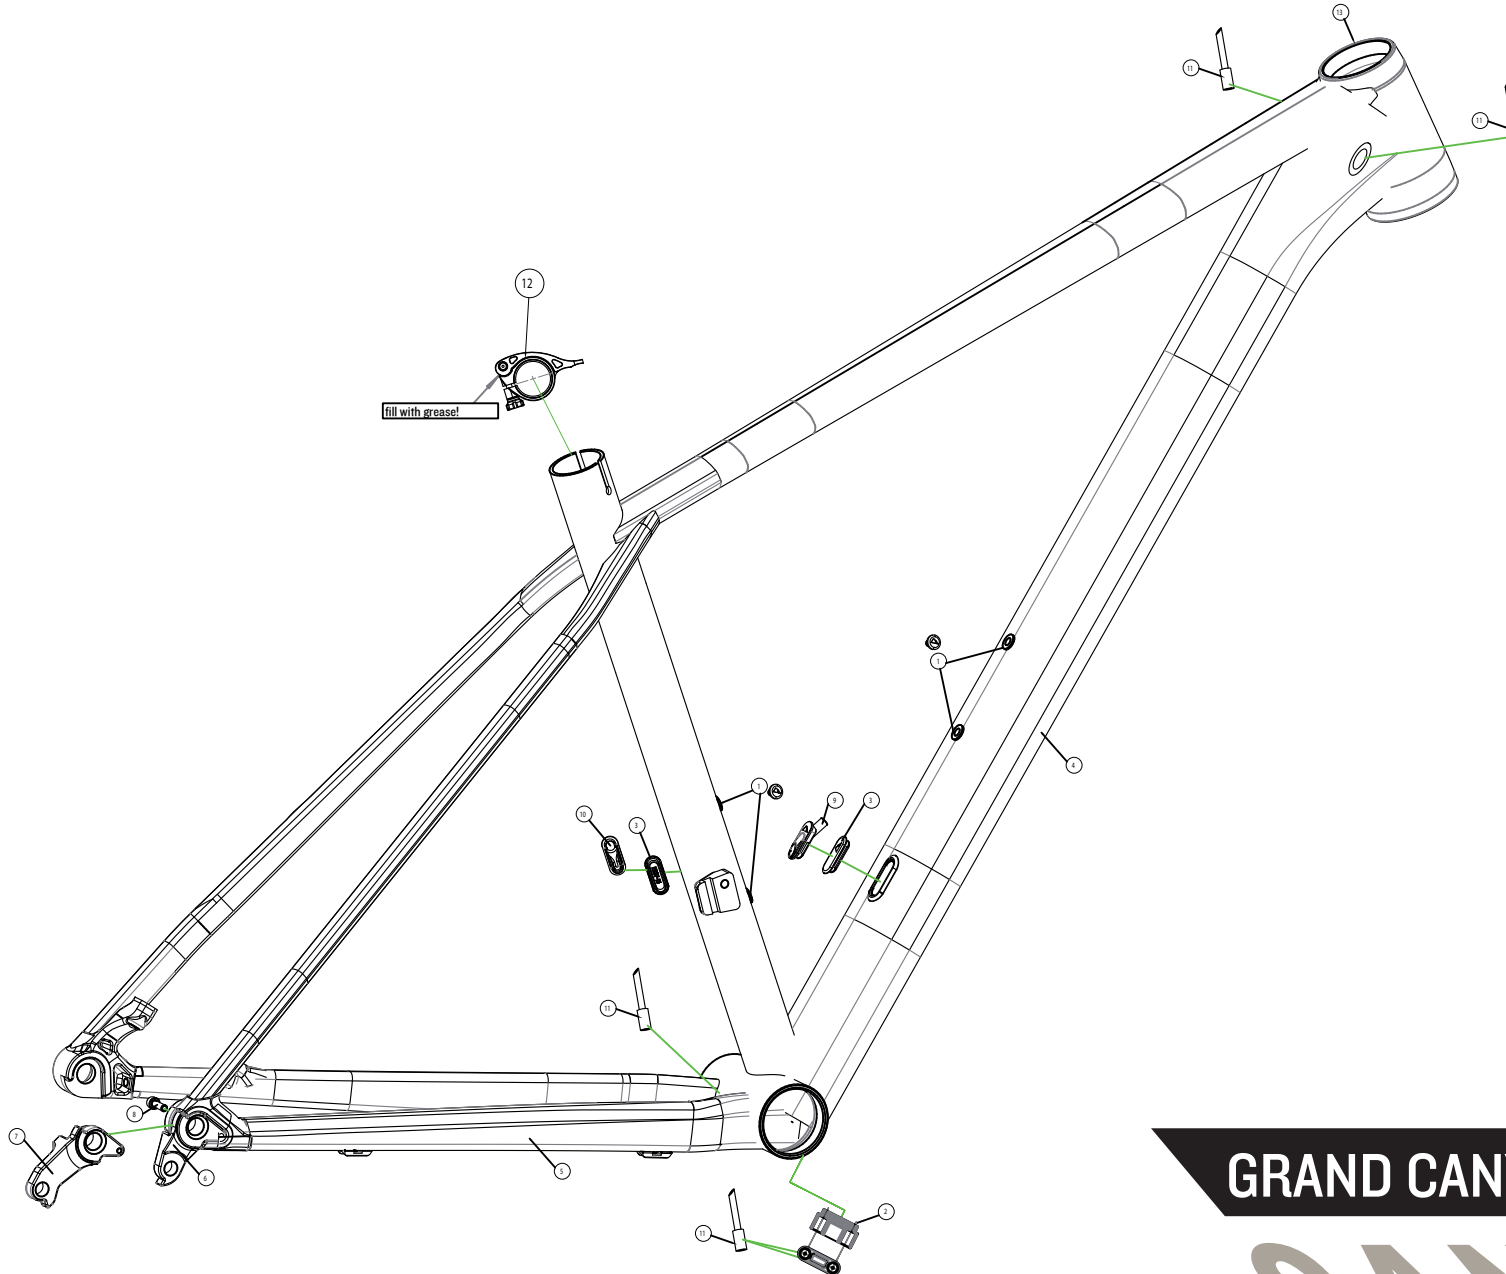

Head Set		
AzX-214 Cover 2c		I05472
AzX-214 Clamping Ring		I05473
AzX-214 Upper Bearing		I05474
AzX-214 Bearing Cup		I05475
AzX-214 Lower Bearing		I05476
Cone Ring 1,5		I05477

	Canyon#	Part Name	Qty.
1	A1016702	blind plug E40-I0	3PCS
2	A1042777	Cable guide E24-I4	IPC
3	A1052645	blind plug E237-I5	2PCS
4	A1043787	protection foil D/T	IPC
5	A1021467	protection foil C/S	IPC
6	A1059197	RD-Hanger #38 for SRAM	IPC
7	A1059198	RD-Hanger #39 for Shimano	IPC
8	A1059202	RD-Hanger screw	IPC
9	A1052068	cable stop for side swing E287-I5	IPC
10	A1059328	reverb grommet E494-I6	IPC
11	A1013141	Jagwire nose ferrule	5PCS
12	I00007	Seat clamp E09-09	ISET
13	see drawing	Head Set	ISET

GRAND CANYON AL SLX 29 | M48-17

CANYON

REVISION 00 | 19.10.2016