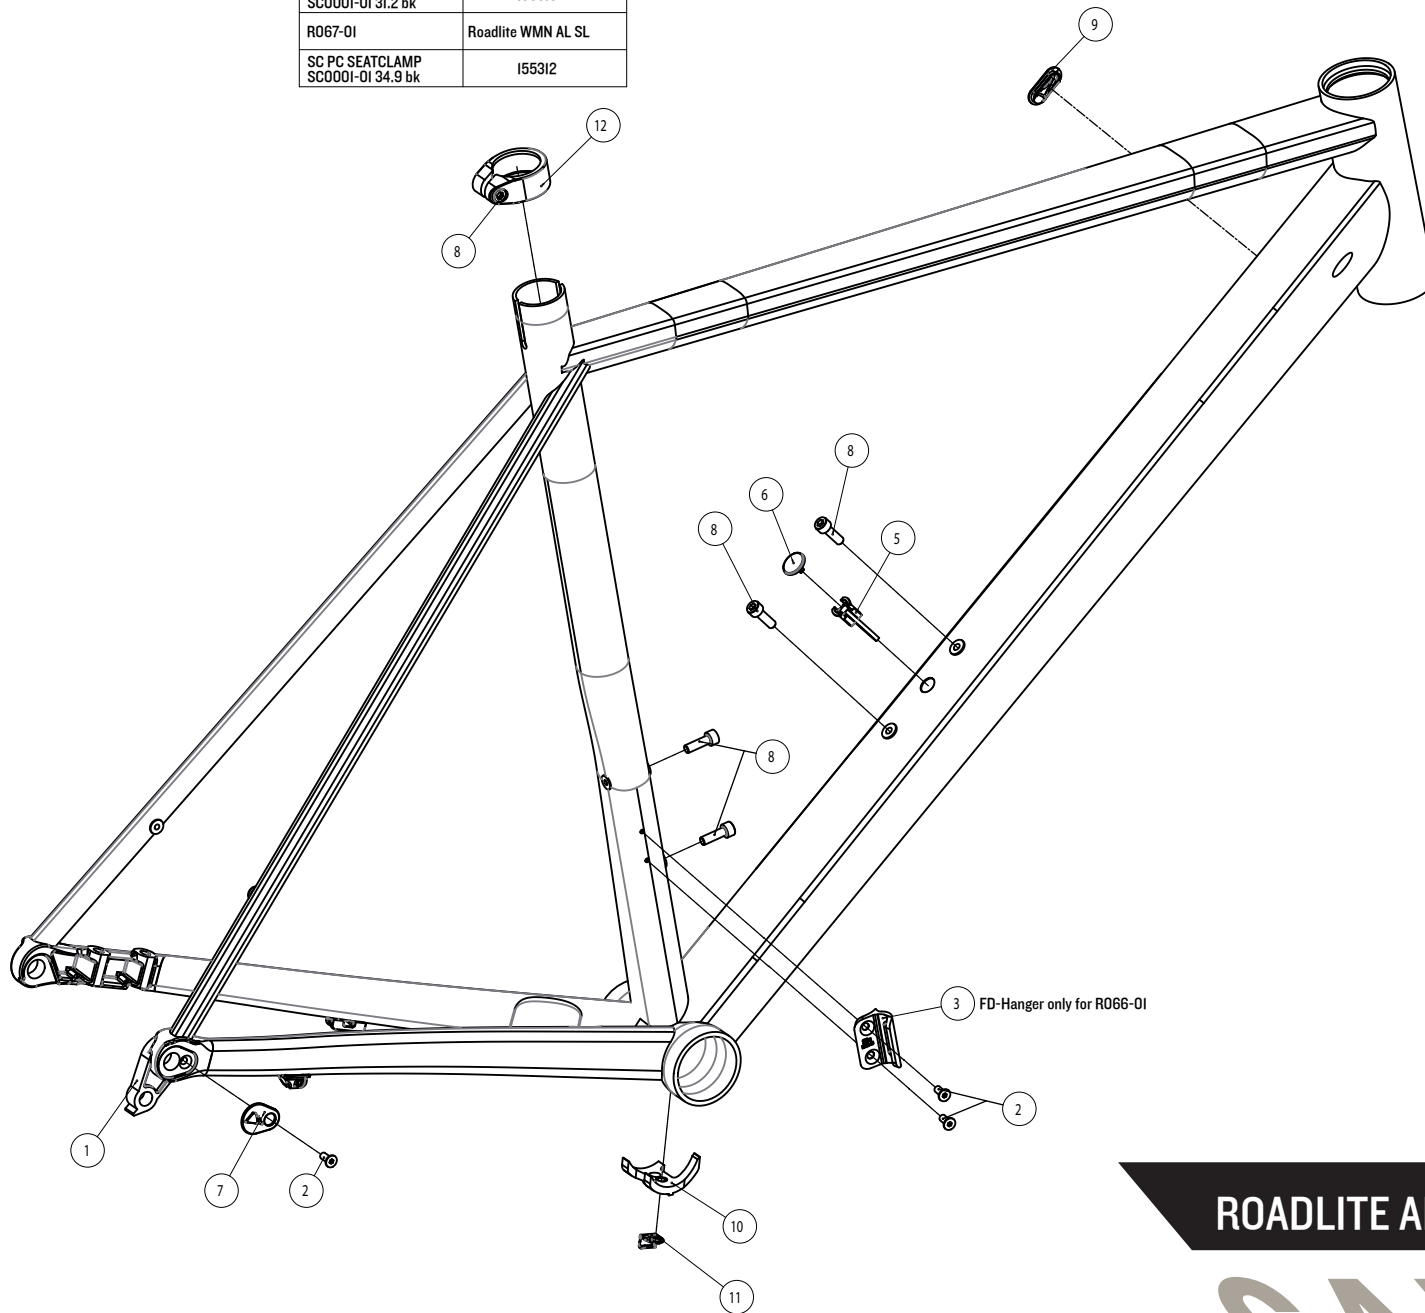

Seatclamp	
R066-01	Roadlite AL SL
SC PC SEATCLAMP SC0001-01 3l.2 bk	I55310
R067-01	Roadlite WMN AL SL
SC PC SEATCLAMP SC0001-01 34.9 bk	I55312

POS-NR.	CANYON#	NAME	QTY.
1	I65360	RD-Hanger incl. EP0716-01	1
2		Screw ISO 10642 M4x10	1
3	I23761	FD-Hanger incl. E202-15	1
4		Screw ISO 10642 M4x10	2
5	I67698	Brake hose guide D/T E389-16	1
6	I54652	Cover plug EP0681-01	1
7	I54745	D/O frame cover right E392-16	1
8	I22223	Water bottle screw ISO 4762 M5x16	5
9	I60474	Rubber plug EP0763-01	1
10	I00010	Cable guide	1
11	I59097	Hydro cable clip fpr BB EP0676-01	1
12	see drawing	Seatclamp	1

ROADLITE AL SL/WMN AL SL | R066/R067 -01

CANYON

REVISION 00 | 11.06.2018