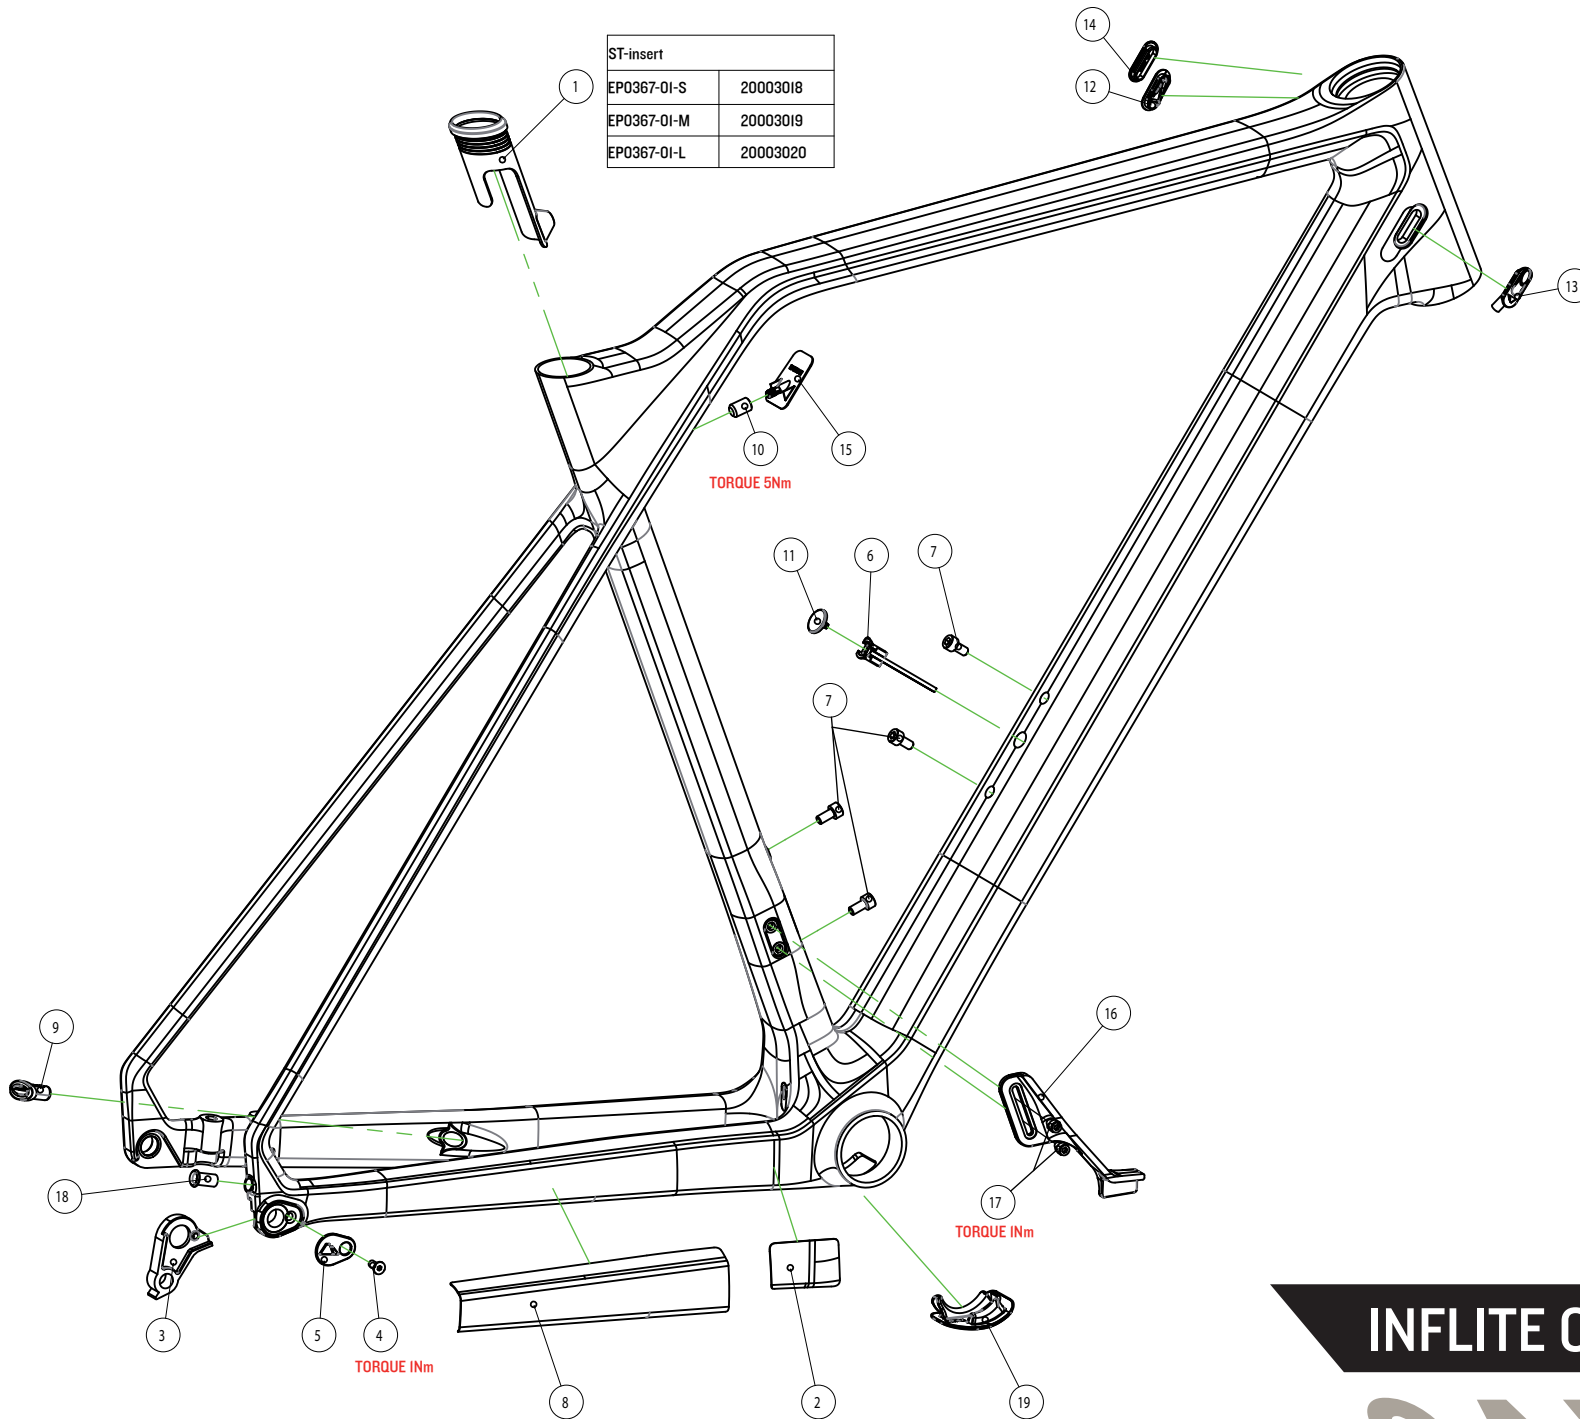

| ST-insert | |
|-------------|----------|
| EP0367-01-S | 20003018 |
| EP0367-01-M | 20003019 |
| EP0367-01-L | 20003020 |

| POS-NR. | CANYON# | NAME | QTY. |
|---------|-------------|---------------------------------|------|
| 1 | see drawing | ST-insert EP0367-01 | 1 |
| 2 | I54651 | Chainsuck plate EP0648-01 | 1 |
| 3 | I65360 | RD-Hanger EP0716-01 | 1 |
| 4 | | RD-Hanger screw M4x10 ISO 10642 | 1 |
| 5 | I54745 | D/O frame cover right E392-16 | 1 |
| 6 | I67698 | D/T brake hose guide E389-16 | 1 |
| 7 | | Water bottle screw M5x6 | 4 |
| 8 | I23976 | C/S protector | 1 |
| 9 | I06464 | Brake Grommet E401-16 | 1 |
| 10 | I16743 | Socket set screw M8x10 DIN913 | 1 |
| 11 | I54652 | Cover plug EP0681-01 | 1 |
| 12 | I48016 | Reverb grommet E494-16 | 1 |
| 13 | I04704 | Cable stopper E287-15 | 1 |
| 14 | I04729 | Blind plug E237-15 | 1 |
| 15 | I54655 | Rubber plug EP0704-01 | 1 |
| 16 | I54654 | Chainguide EP0703-01 | 1 |
| 17 | | Screw M4x6 DIN 4762 | 2 |
| 18 | I22221 | Cable stop JW CC307 | 1 |
| 19 | I54651 | BB cable guide EP0638-01 | 1 |

| |
|-------------------------|
| Fork |
| Size 2XS, 3XS FK0045-01 |
| Size XS-2XL FK0055-01 |

INFLITE CF SLX 1x | R059-01

CANYON