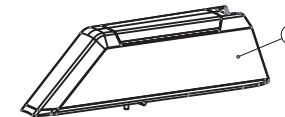

GP0236-01
BB Box XS; S; M

After market and service products				
EP/IG#	POS.NR.	QTY.	DESCRIPTION	CANYON#
GP0236-01	1 (EP1234-01), 2, 3	1x 1x 1x	BB Box XS, S, M	10006353

GP0259-01
BB Box L

After market and service products				
EP/IG#	POS.NR.	QTY.	DESCRIPTION	CANYON#
GP0259-01	1 (EP1342-01), 2, 3	1x 1x 1x	BB Box L	10006354

GP0260-01
BB Box XL

After market and service products				
EP/IG#	POS.NR.	QTY.	DESCRIPTION	CANYON#
GP0260-01	1 (EP1343-01), 2, 3	1x 1x 1x	BB Box XL	10006355

HB0053-01
Aero Base Bar

After market and service products				
EP/IG#	POS.NR.	QTY.	DESCRIPTION	CANYON#
EPI366-01	2 (EPI366-01)	2x	Bracket Profile AM	10006382

GP0220-01
Bento Box low

After market and service products				
EP/IG#	POS.NR.	QTY.	DESCRIPTION	CANYON#
GP0220-01	1	1x	Bento Box Low	10006359

GP0219-01
Bento Box high

After market and service products				
EP/IG#	POS.NR.	QTY.	DESCRIPTION	CANYON#
GP0219-01	1	1x	Bento Box High	10006358