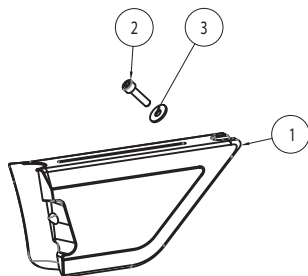

R073-01
Frame size XS, S, M, L, XL

After market and service products				
EP/IG#	POS.NR.	QTY.	DESCRIPTION	CANYON#
GP0300-01	5 (EP0990-01), 9	1x 1x	RD-Hanger AM	10006307
GP0314-01	7 (EP0982-01), 9	1x 1x	CPV bumper AM	10006389
GP0315-01	3 (EP0991-01), 9	1x 2x	PD-Hanger incl. screw	10006309
GP0318-01	6 (EP0981-01)	1x	DO-R Frame Cover AM	10006344
GP0319-01	18 (EP1231-01)	1x	Grommet rear brake AM	10006345

GP0236-01
BB Box XS; S; M

After market and service products				
EP/IG#	POS.NR.	QTY.	DESCRIPTION	CANYON#
GP0236-01	1 (EP1234-01), 2, 3	1x 1x 1x	BB Box XS, S, M	10006353

GP0259-01
BB Box L

After market and service products				
EP/IG#	POS.NR.	QTY.	DESCRIPTION	CANYON#
GP0259-01	1 (EP1342-01), 2, 3	1x 1x 1x	BB Box L	10006354