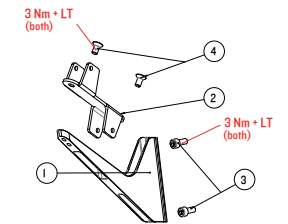

GP0260-01
BB Box XL

After market and service products				
EP/IG#	POS.NR.	QTY.	DESCRIPTION	CANYON#
GP0260-01	1 (EP1343-01), 2, 3	1x 1x 1x	BB Box XL	10006355

HB0053-01
Aero Base Bar

After market and service products				
EP/IG#	POS.NR.	QTY.	DESCRIPTION	CANYON#
EPI366-01	2 (EPI366-01)	2x	Bracket Profile AM	10006382

GP0220-01
Bento Box low

After market and service products				
EP/IG#	POS.NR.	QTY.	DESCRIPTION	CANYON#
GP0220-01	1	1x	Bento Box Low	10006359

GP0219-01
Bento Box high

After market and service products				
EP/IG#	POS.NR.	QTY.	DESCRIPTION	CANYON#
GP0219-01	1	1x	Bento Box High	10006358

FK077-01
Fork 700c

FK078-01
Fork 650b

After market and service products				
EP/IG#	POS.NR.	QTY.	DESCRIPTION	CANYON#
SP0320-01	3 (E0401-01)	2x	Brake Cable Grommet AM	10006346
SP0321-01	2 (E0399-01)	1x	Dropout Cover round AM	10006343