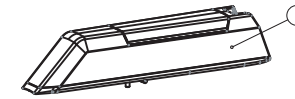

R073-01
Frame size XS, S, M, L, XL

After market and service products				
EP/IG#	POS.NR.	QTY.	DESCRIPTION	CANYON#
GP0300-01	5 (EP0990-01), 9	1x 1x	RD-Hanger AM	10006307
GP0314-01	7 (EP0982-01), 9	1x 1x	CPV bumper AM	10006389
GP0315-01	3 (EP0991-01), 9	1x 2x	PD-Hanger incl. screw	10006309
GP0318-01	6 (EP0981-01)	1x	DO-R Frame Cover AM	10006344
GP0319-01	18 (EP1231-01)	1x	Grommet rear brake AM	10006345

GP0236-01
BB Box XS; S; M

After market and service products				
EP/IG#	POS.NR.	QTY.	DESCRIPTION	CANYON#
GP0236-01	1 (EP1234-01), 2, 3	1x 1x 1x	BB Box XS, S, M	10006353

GP0259-01
BB Box L

After market and service products				
EP/IG#	POS.NR.	QTY.	DESCRIPTION	CANYON#
GP0259-01	1 (EP1342-01), 2, 3	1x 1x 1x	BB Box L	10006354

GP0260-01
BB Box XL

After market and service products				
EP/IG#	POS.NR.	QTY.	DESCRIPTION	CANYON#
GP0260-01	1 (EP1343-01), 2, 3	1x 1x 1x	BB Box XL	10006355

HB0053-01
Aero Base Bar

After market and service products				
EP/IG#	POS.NR.	QTY.	DESCRIPTION	CANYON#
EPI366-01	2 (EPI366-01)	2x	Bracket Profile AM	10006382