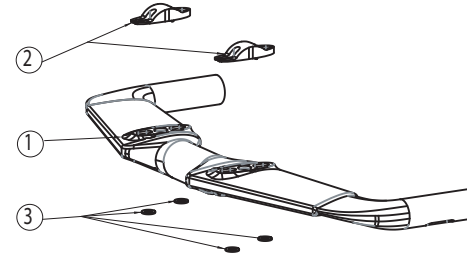

R073-01
Frame size XS, S, M, L, XL

After market and service products				
EP/IG#	POS.NR.	QTY.	DESCRIPTION	CANYON#
GP0300-01	5 (EP0990-01), 9	1x 1x	RD-Hanger AM	10006307
GP0314-01	7 (EP0982-01), 9	1x 1x	CPV bumper AM	10006389
GP0315-01	3 (EP0991-01), 9	1x 2x	PD-Hanger incl. screw	10006309
GP0318-01	6 (EP0981-01)	1x	DO-R Frame Cover AM	10006344
GP0319-01	18 (EP1231-01)	1x	Grommet rear brake AM	10006345

GP0236-01
BB Box XS; S; M

After market and service products				
EP/IG#	POS.NR.	QTY.	DESCRIPTION	CANYON#
GP0236-01	1 (EP1234-01), 2, 3	1x 1x 1x	BB Box XS, S, M	10006353

GP0259-01
BB Box L

After market and service products				
EP/IG#	POS.NR.	QTY.	DESCRIPTION	CANYON#
GP0259-01	1 (EP1342-01), 2, 3	1x 1x 1x	BB Box L	10006354

GP0260-01
BB Box XL

After market and service products				
EP/IG#	POS.NR.	QTY.	DESCRIPTION	CANYON#
GP0260-01	1 (EP1343-01), 2, 3	1x 1x 1x	BB Box XL	10006355

HB0053-01
Aero Base Bar

After market and service products				
EP/IG#	POS.NR.	QTY.	DESCRIPTION	CANYON#
EPI366-01	2 (EPI366-01)	2x	Bracket Profile AM	10006382