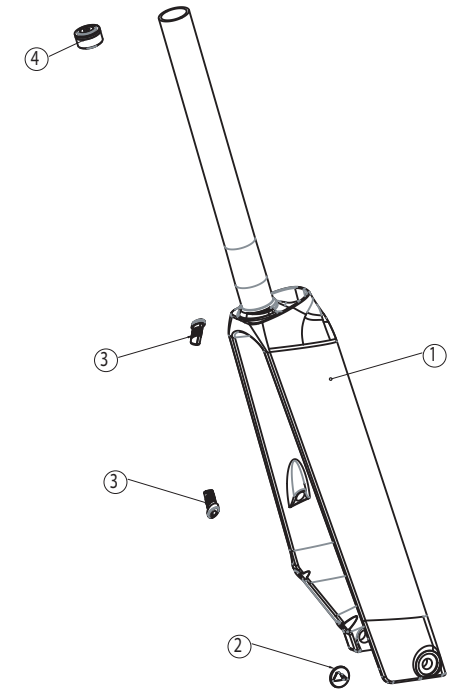

R073-01
Frame size XS, S, M, L, XL

After market and service products				
EP/IG#	POS.NR.	QTY.	DESCRIPTION	CANYON#
GP0300-01	5 (EP0990-01), 9	1x 1x	RD-Hanger AM	10006307
GP0314-01	7 (EP0982-01), 9	1x 1x	CPV bumper AM	10006389
GP0315-01	3 (EP0991-01), 9	1x 2x	PD-Hanger incl. screw	10006309
GP0318-01	6 (EP0981-01)	1x	DO-R Frame Cover AM	10006344
GP0319-01	18 (EP1231-01)	1x	Grommet rear brake AM	10006345

GP0236-01
BB Box XS; S; M

After market and service products				
EP/IG#	POS.NR.	QTY.	DESCRIPTION	CANYON#
GP0236-01	1 (EP1234-01), 2, 3	1x 1x 1x	BB Box XS, S, M	10006353

GP0259-01
BB Box L

After market and service products				
EP/IG#	POS.NR.	QTY.	DESCRIPTION	CANYON#
GP0259-01	1 (EP1342-01), 2, 3	1x 1x 1x	BB Box L	10006354

GP0260-01
BB Box XL

After market and service products				
EP/IG#	POS.NR.	QTY.	DESCRIPTION	CANYON#
GP0260-01	1 (EP1343-01), 2, 3	1x 1x 1x	BB Box XL	10006355

HB0053-01
Aero Base Bar

After market and service products				
EP/IG#	POS.NR.	QTY.	DESCRIPTION	CANYON#
EPI366-01	2 (EPI366-01)	2x	Bracket Profile AM	10006382

GP0220-01
Bento Box low

After market and service products				
EP/IG#	POS.NR.	QTY.	DESCRIPTION	CANYON#
GP0220-01	1	1x	Bento Box Low	10006359

GP0219-01
Bento Box high

After market and service products				
EP/IG#	POS.NR.	QTY.	DESCRIPTION	CANYON#
GP0219-01	1	1x	Bento Box High	10006358