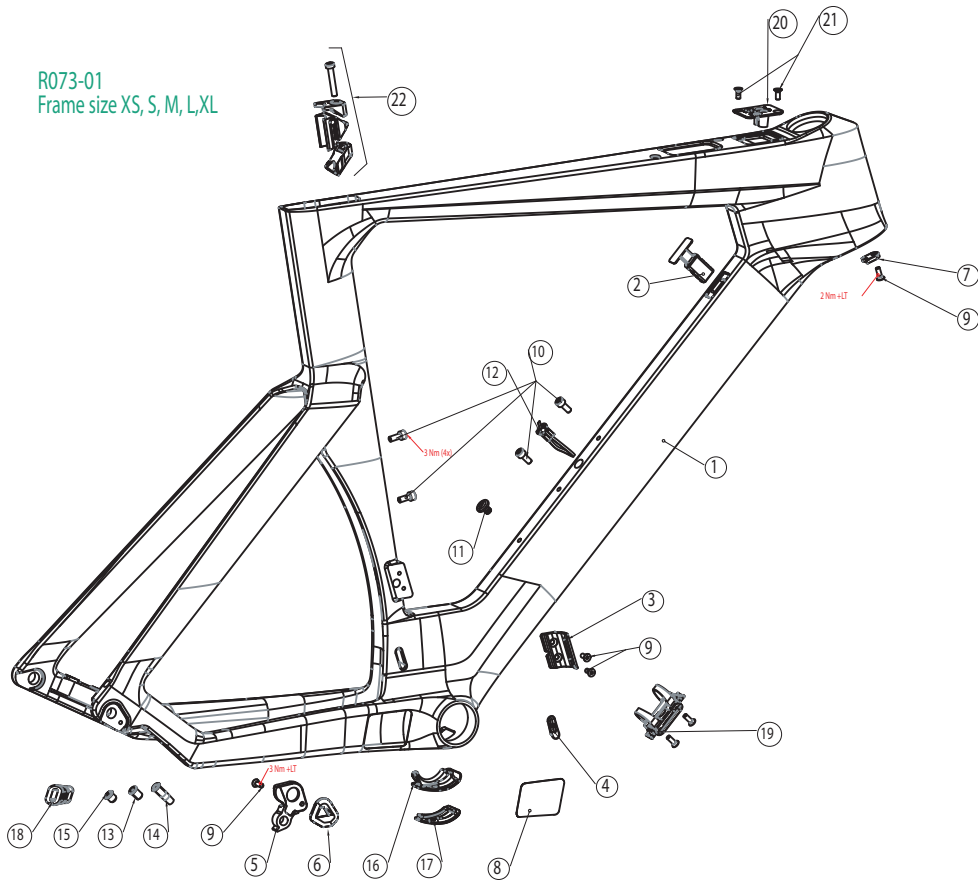

R073-01
Frame size XS, S, M, L, XL

After market and service products				
EP/IG#	POS.NR.	QTY.	DESCRIPTION	CANYON#
GP0300-01	5 (EP0990-01), 9	1x 1x	RD-Hanger AM	10006307
GP0314-01	7 (EP0982-01), 9	1x 1x	CPV bumper AM	10006389
GP0315-01	3 (EP0991-01), 9	1x 2x	PD-Hanger incl. screw	10006309
GP0318-01	6 (EP0981-01)	1x	DO-R Frame Cover AM	10006344
GP0319-01	18 (EP1231-01)	1x	Grommet rear brake AM	10006345

GP0236-01
BB Box XS; S; M

After market and service products				
EP/IG#	POS.NR.	QTY.	DESCRIPTION	CANYON#
GP0236-01	1 (EP1234-01), 2, 3	1x 1x 1x	BB Box XS, S, M	10006353

GP0259-01
BB Box L

After market and service products				
EP/IG#	POS.NR.	QTY.	DESCRIPTION	CANYON#
GP0259-01	1 (EP1342-01), 2, 3	1x 1x 1x	BB Box L	10006354

GP0260-01
BB Box XL

After market and service products				
EP/IG#	POS.NR.	QTY.	DESCRIPTION	CANYON#
GP0260-01	1 (EP1343-01), 2, 3	1x 1x 1x	BB Box XL	10006355

HB0053-01
Aero Base Bar

After market and service products				
EP/IG#	POS.NR.	QTY.	DESCRIPTION	CANYON#
EPI366-01	2 (EPI366-01)	2x	Bracket Profile AM	10006382

GP0220-01
Bento Box low

After market and service products				
EP/IG#	POS.NR.	QTY.	DESCRIPTION	CANYON#
GP0220-01	1	1x	Bento Box Low	10006359

GP0219-01
Bento Box high

After market and service products				
EP/IG#	POS.NR.	QTY.	DESCRIPTION	CANYON#
GP0219-01	1	1x	Bento Box High	10006358