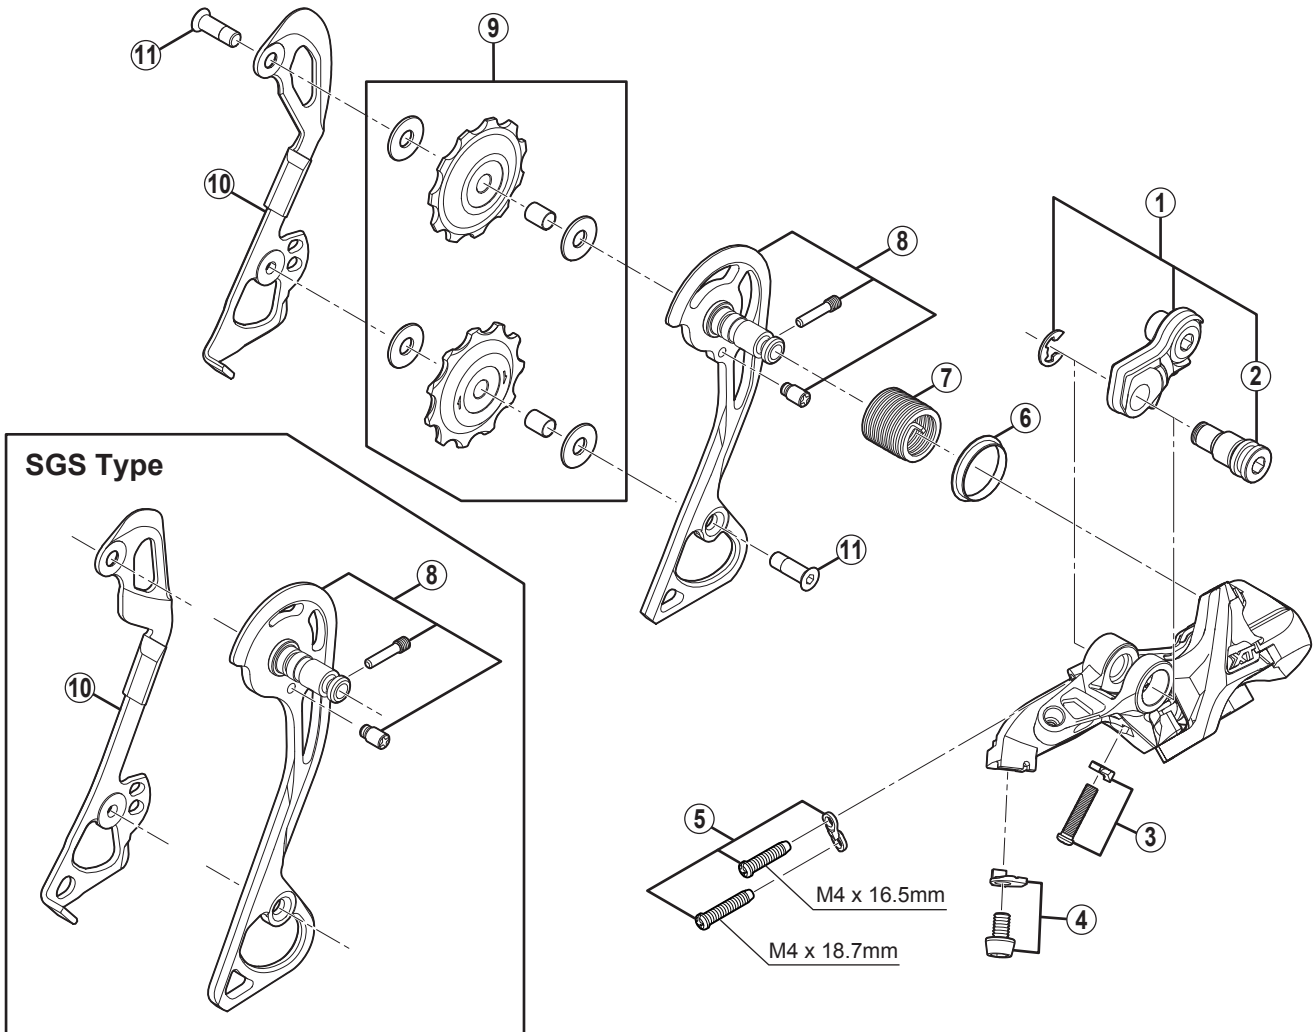

SHIMANO DEORE XT Rear Derailleur

**RD-M781** (GS/SGS) Silver / Black Version

**RD-M781-D** (GS/SGS) Silver / Black Version

ITEM NO.	SHIMANO CODE NO.	DESCRIPTION	INTERCHANGEABILITY		
			RD-M981	RD-M670	
1	Y5Y098010	Bracket Axle Unit (for normal type)		B	
2	Y50Y17000	B-Axle2 (for Direct Mount type)		A	
3	Y5XP98030	B-Tension Adjusting Screw (M4 x 18) & Plate		A	
4	Y5W798030	Cable Fixing Bolt (M5 x 8) & Plate		A	
5	Y5W798020	Stroke Adjusting Screws & Plate	B	A	
6	Y5UC14000	P-Seal Ring	A	A	
7	Y5W722000	P-Tension Spring		A	
8	Y5Y098020	Outer Plate Assembly (GS-Type)		B	
	Y5Y098030	Outer Plate Assembly (SGS-Type)		B	
9	Y5XF98060	Guide & Tension Pulley Set			
10	Y5XC09100	Inner Plate (GS-Type)	B	A	
	Y5Y010000	Inner Plate (SGS-Type)		A	
11	Y53M24400	Pulley Bolt (M5 x 13.95)			

A: Same parts.

B: Parts are usable, but differ in materials, appearance, finish, size, etc.

Absence of mark indicates non-interchangeability.

Mar.-2012-3320

© Shimano Inc.D